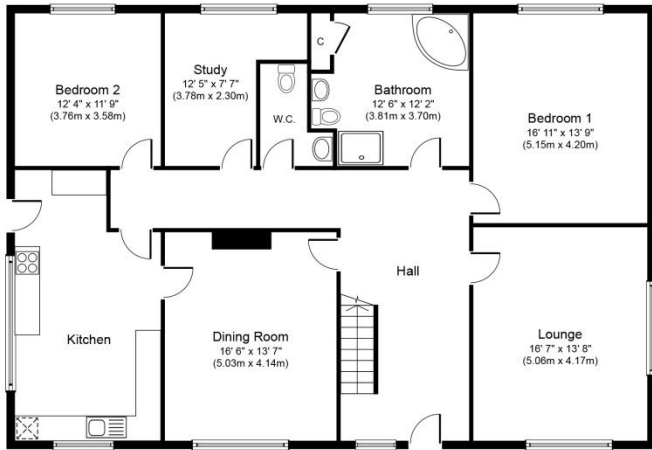

Ground Floor
Approximate Floor Area
1,693 sq. ft.
(157.3 sq. m.)